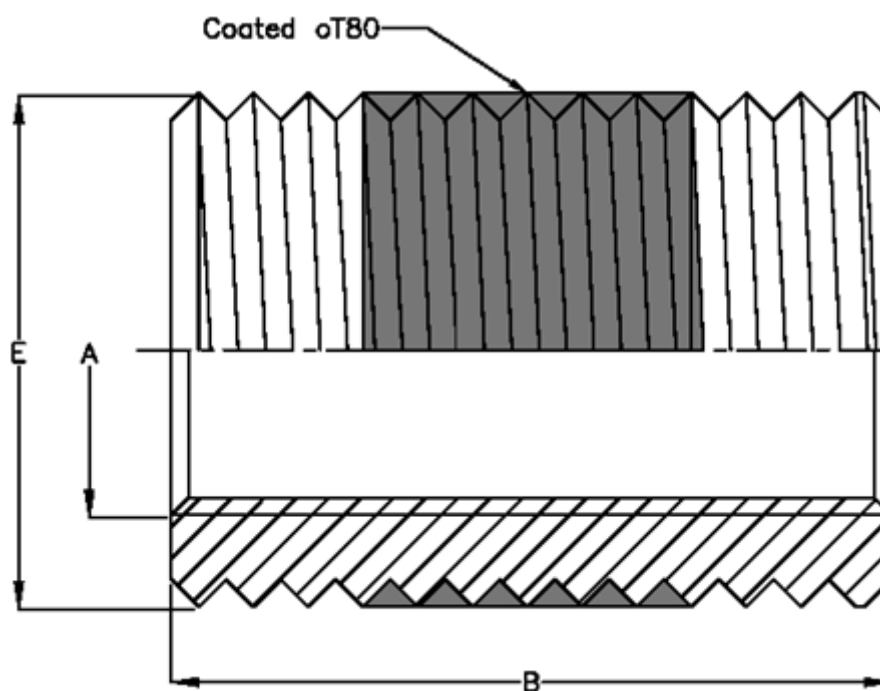

Article number: 12972000100100
Description: KLEE-coil 972 000 100.100
M10 Unhardened/chr. yellow

Measures

Female thread A	= M10
Length B	= 15
Male thread E	= M14
Type	= 97x 000 100.100